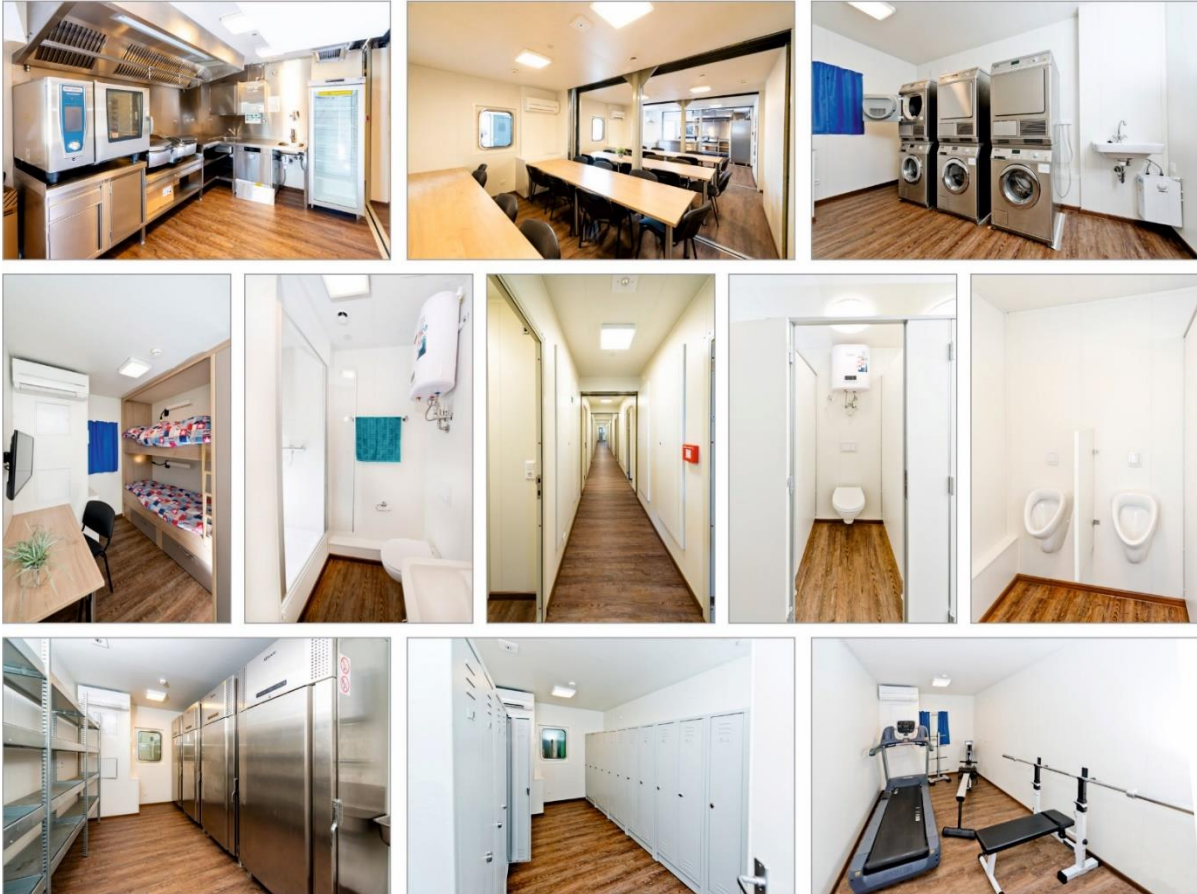

The block consists of 26 linkable accommodation modules from the ELA Premium Plus range that each have a dimension of 10 x 3 m. With a central corridor and cabins on either side you are able to create a high-quality offshore accommodation block over a maximum of four levels for approx. 60 persons.

## Outfitting at a glance

- Sleeper rooms for up to 60 persons with bunkbeds, ensuite bathrooms, TV and WiFi
- Fully equipped galley with a large dining / meeting room for up to 40 persons
- Storage rooms for dry food as well as freeze and deepfreeze goods
- TV-room, gym, small pantry, laundry and smoker room
- Office rooms for up to 8 persons
- Locker rooms for up to 60 persons
- Separate Toilets for M/W